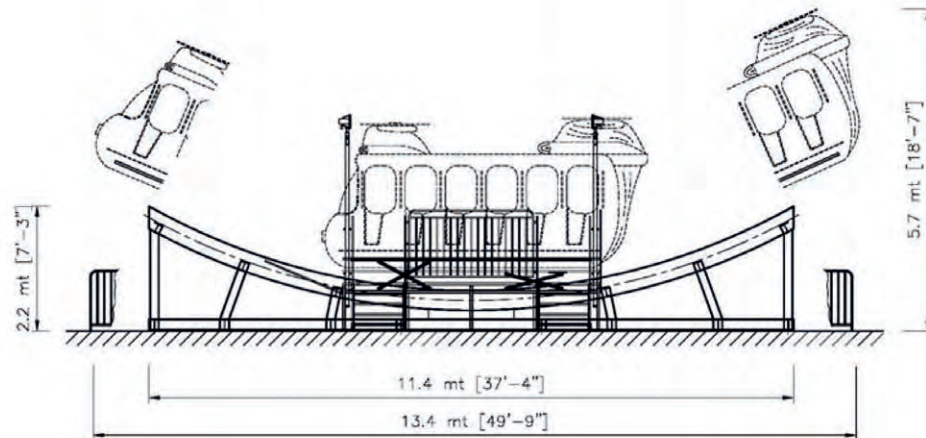

# rocking SUBMARINE

## TECHNICAL DATA:

Dimension: 13,4x8,7x5,7 mt.

Lighting: 3 kW

Motive power: 10 kW

Speed: 10 rpm

Rotation direction: clockwise/anticlockwise

Number of seats: 24

Capacity per hour: 480 passengers