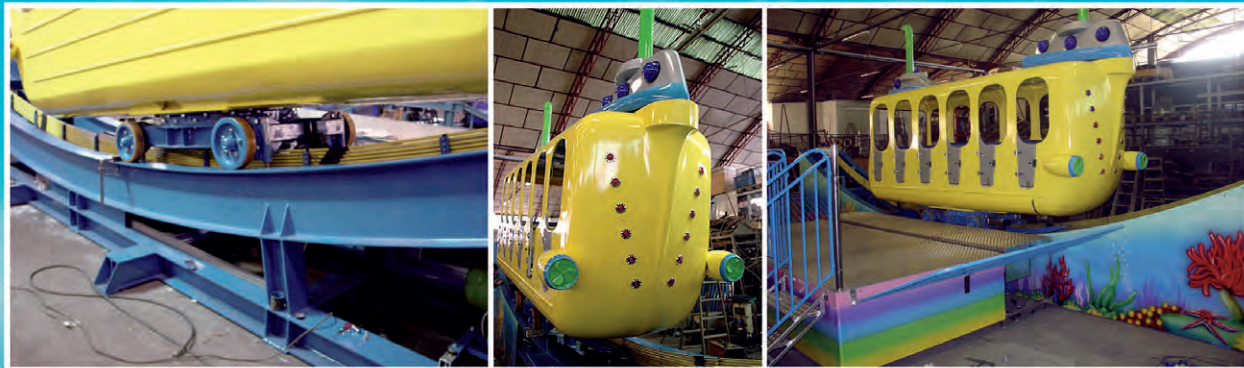

# rocking SUBMARINE

## TECHNICAL DATA:

Dimension: 13,4x8,7x5,7 mt.

Lighting: 3 kW

Motive power: 10 kW

Speed: 10 rpm

Rotation direction: clockwise/anticlockwise

Number of seats: 24

Capacity per hour: 480 passengers