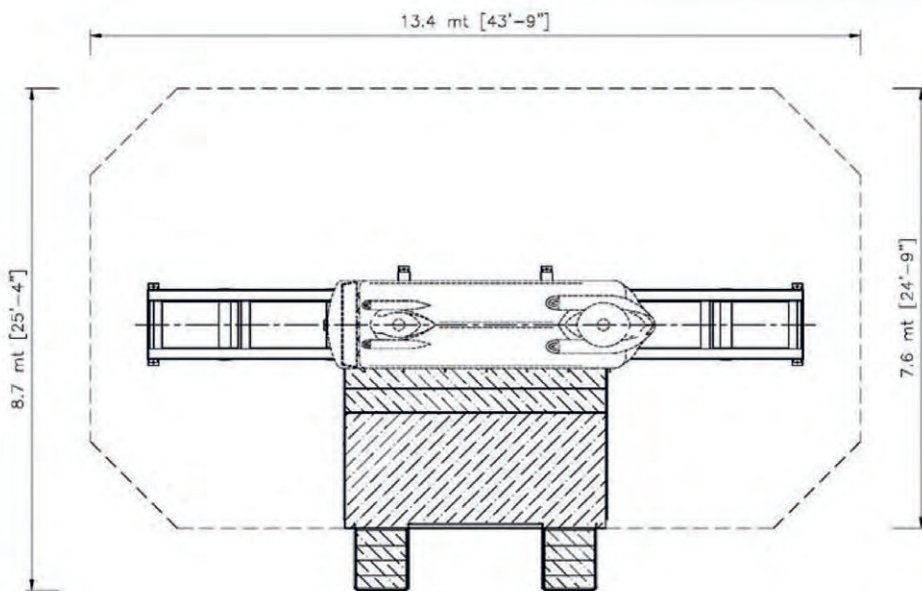

## TECHNICAL DATA:

Dimension: 13,4x8,7x5,7 mt.

Lighting: 3 kW

Motive power: 10 kW

Speed: 10 rpm

Rotation direction: clockwise/anticlockwise

Number of seats: 24

Capacity per hour: 480 passengers